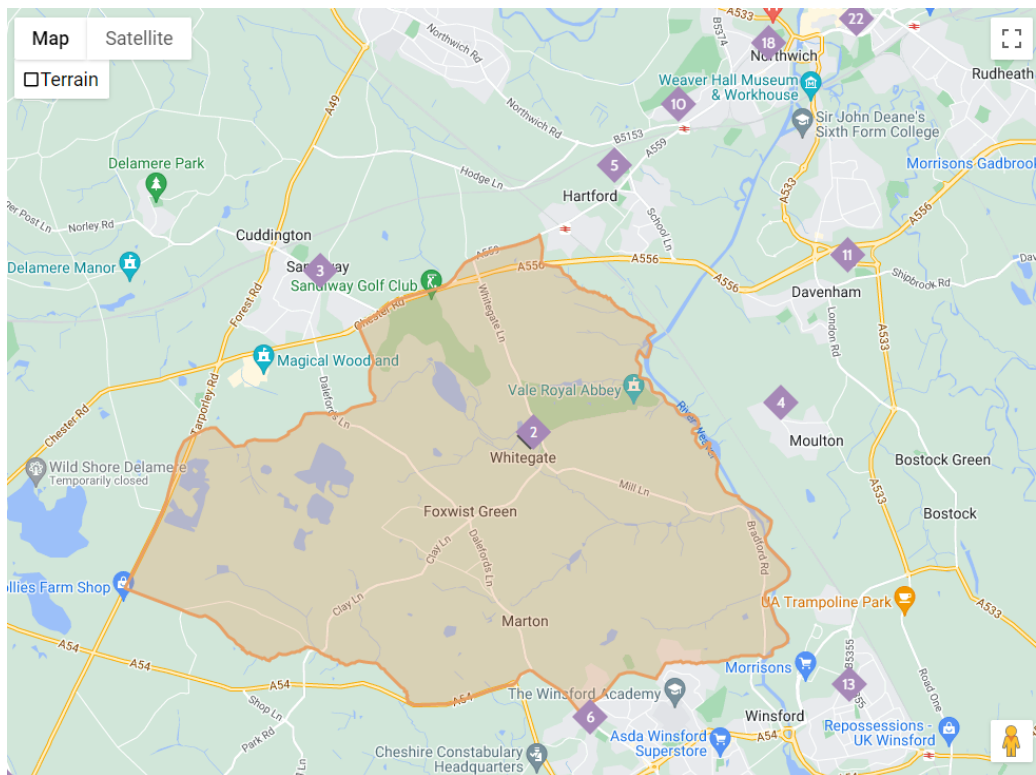

Map of the ecclesiastical parish of Whitegate

Map of the ecclesiastical parish of Little Budworth